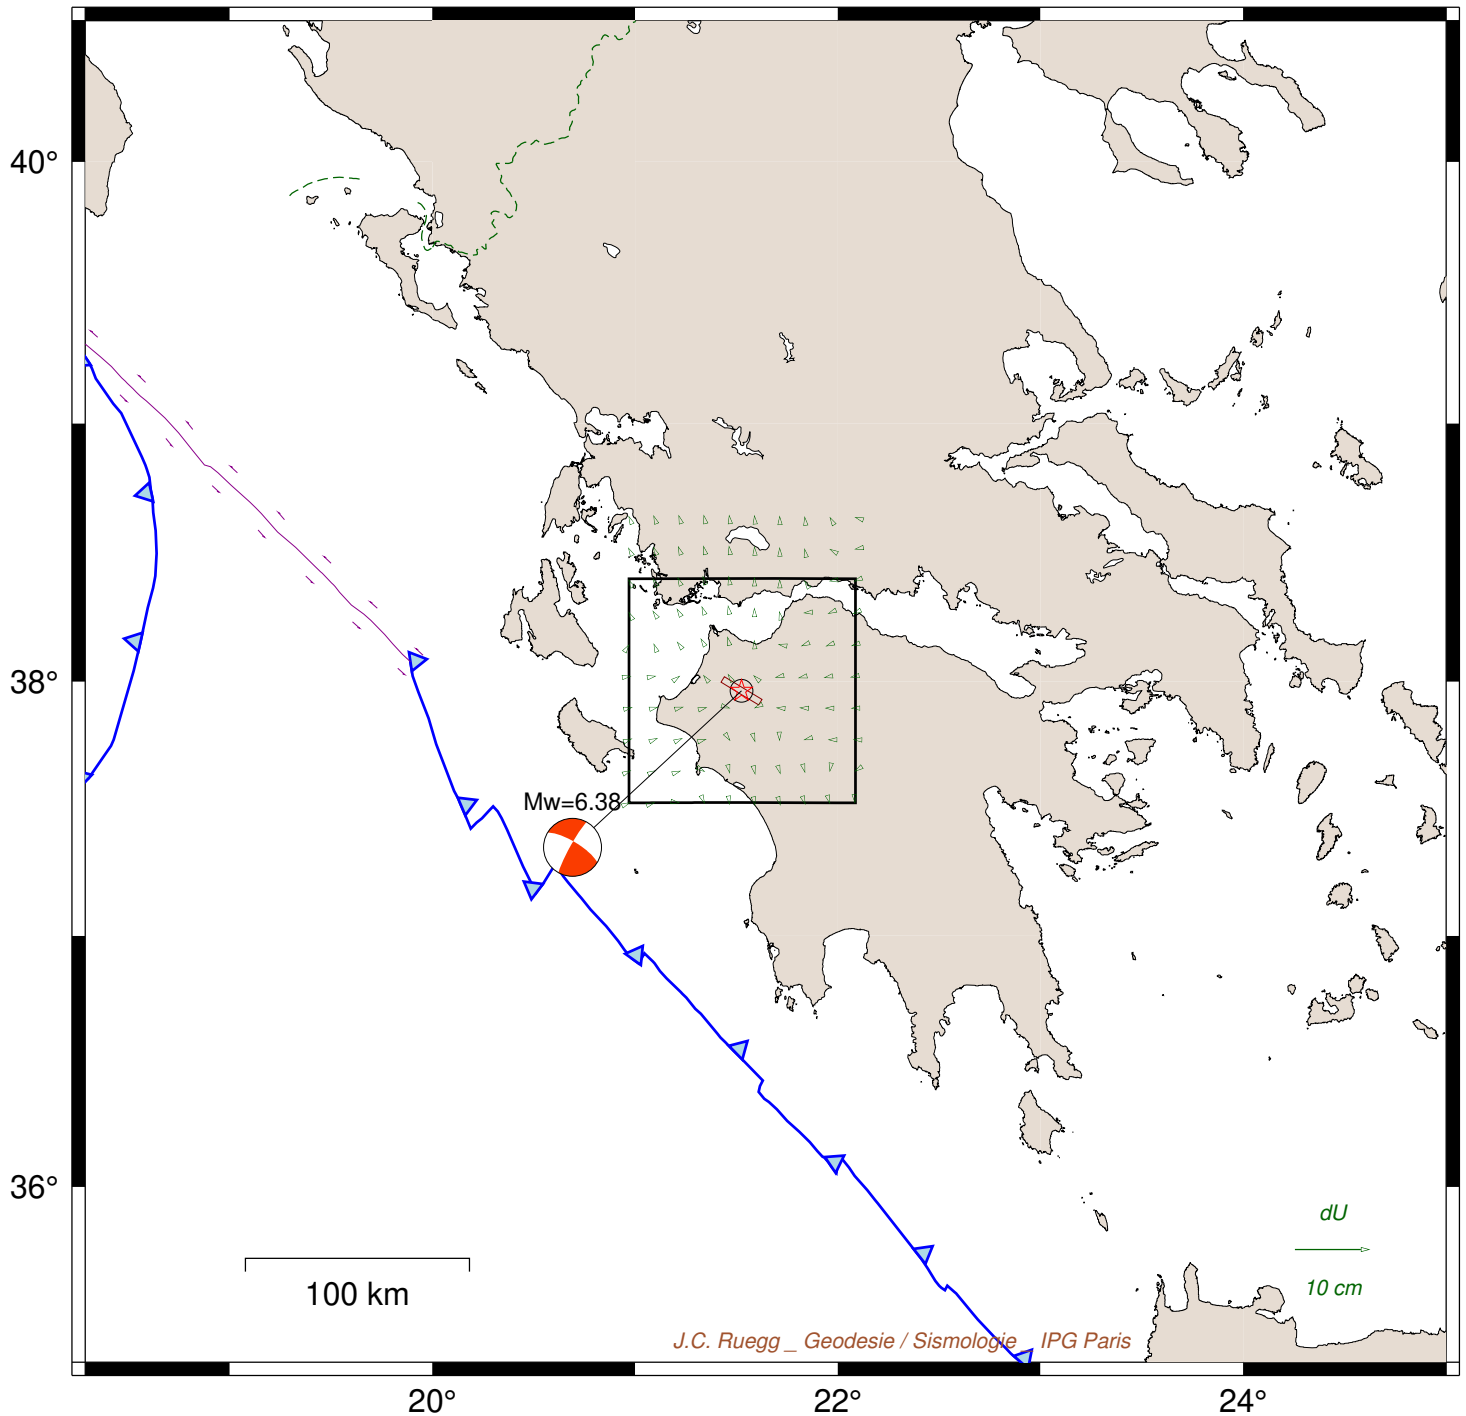

Situation sismotectonique:

Mw=6.38 - southern_Greece

080608_122529_g8vsA.usg

Long. Lat. Depth : 21.525 37.963 24.7

Azi. Dip Rake : 301 74 7

Mw= 6.38

cmt:usp000g8vs.wmt

[gmt_T6_x20]