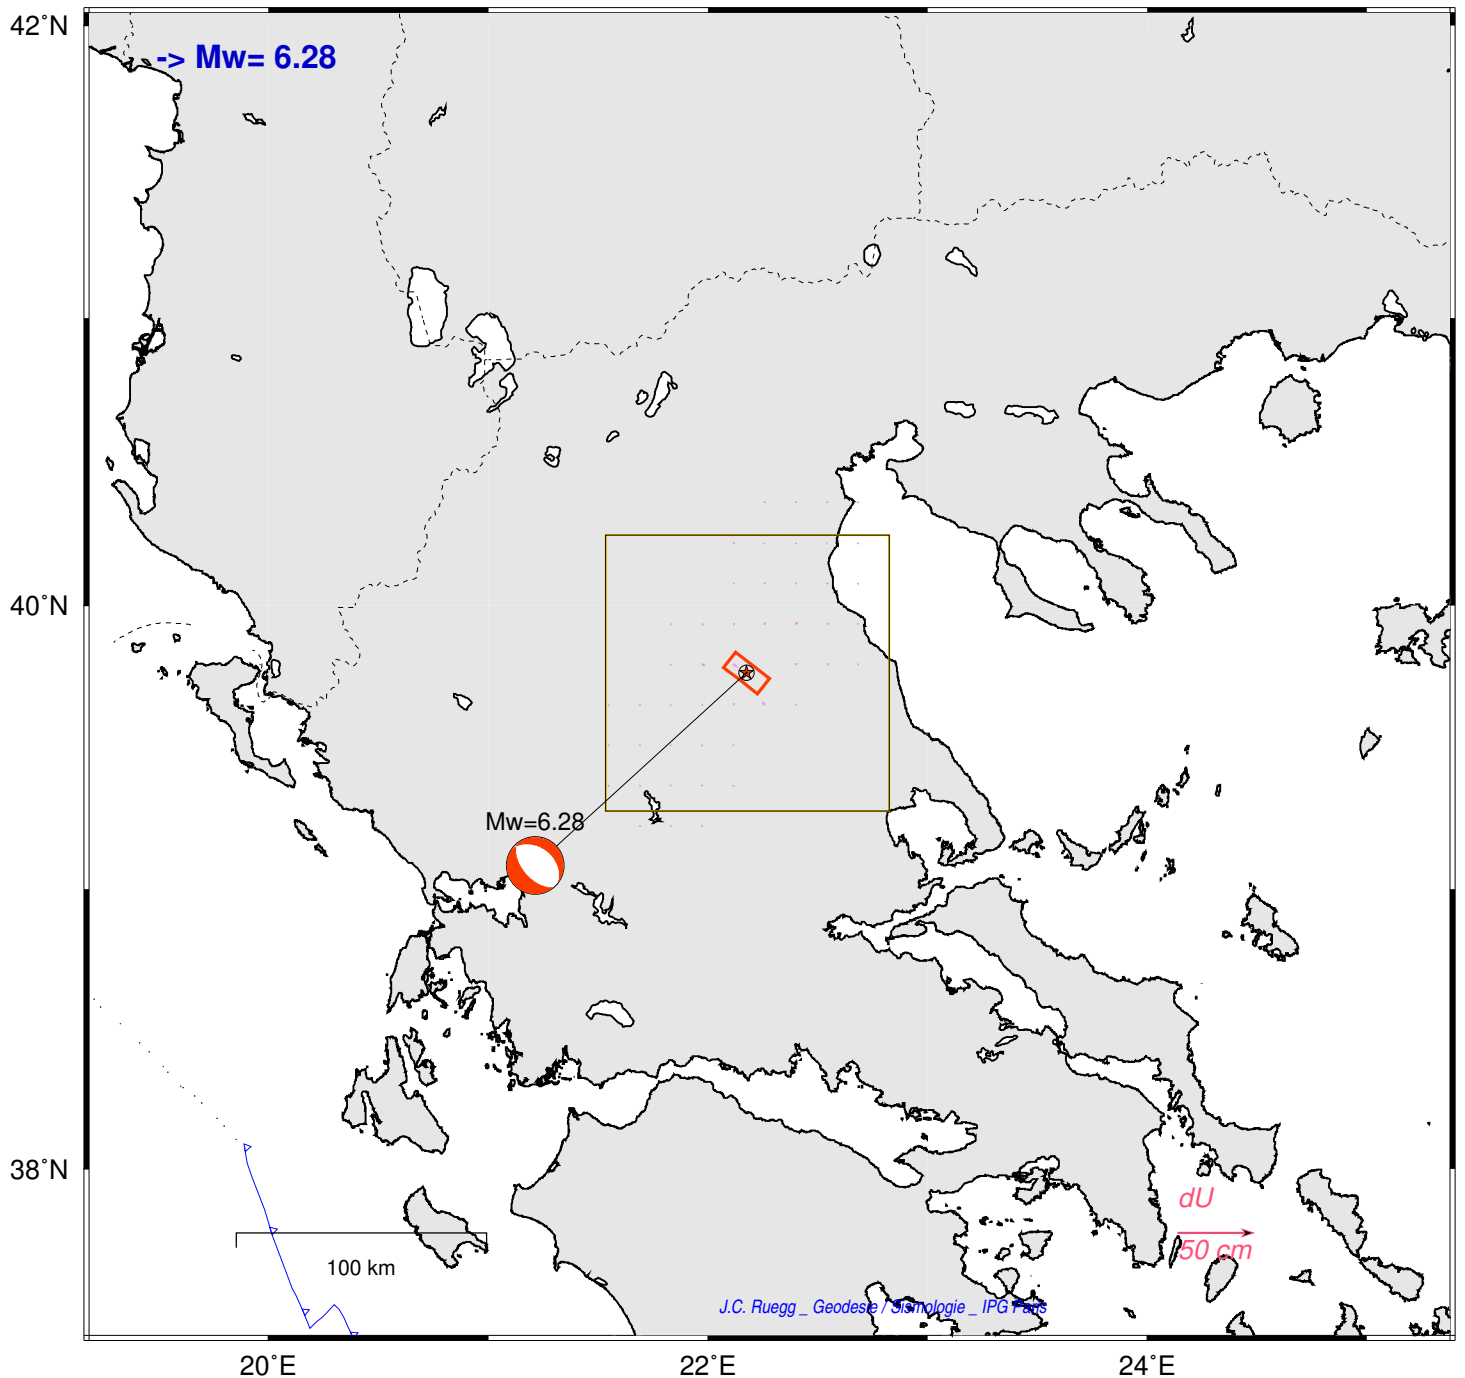

Mw=6.28 - 10 km WNW of Tyrnavos, Greece

210303_101610_df40A.usg

Long. Lat. Depth : 22.176 39.764 11.5

Situation sismotectonique:

Azi. Dip Rake : 307 36 -100

[gmt_TTT5_x]