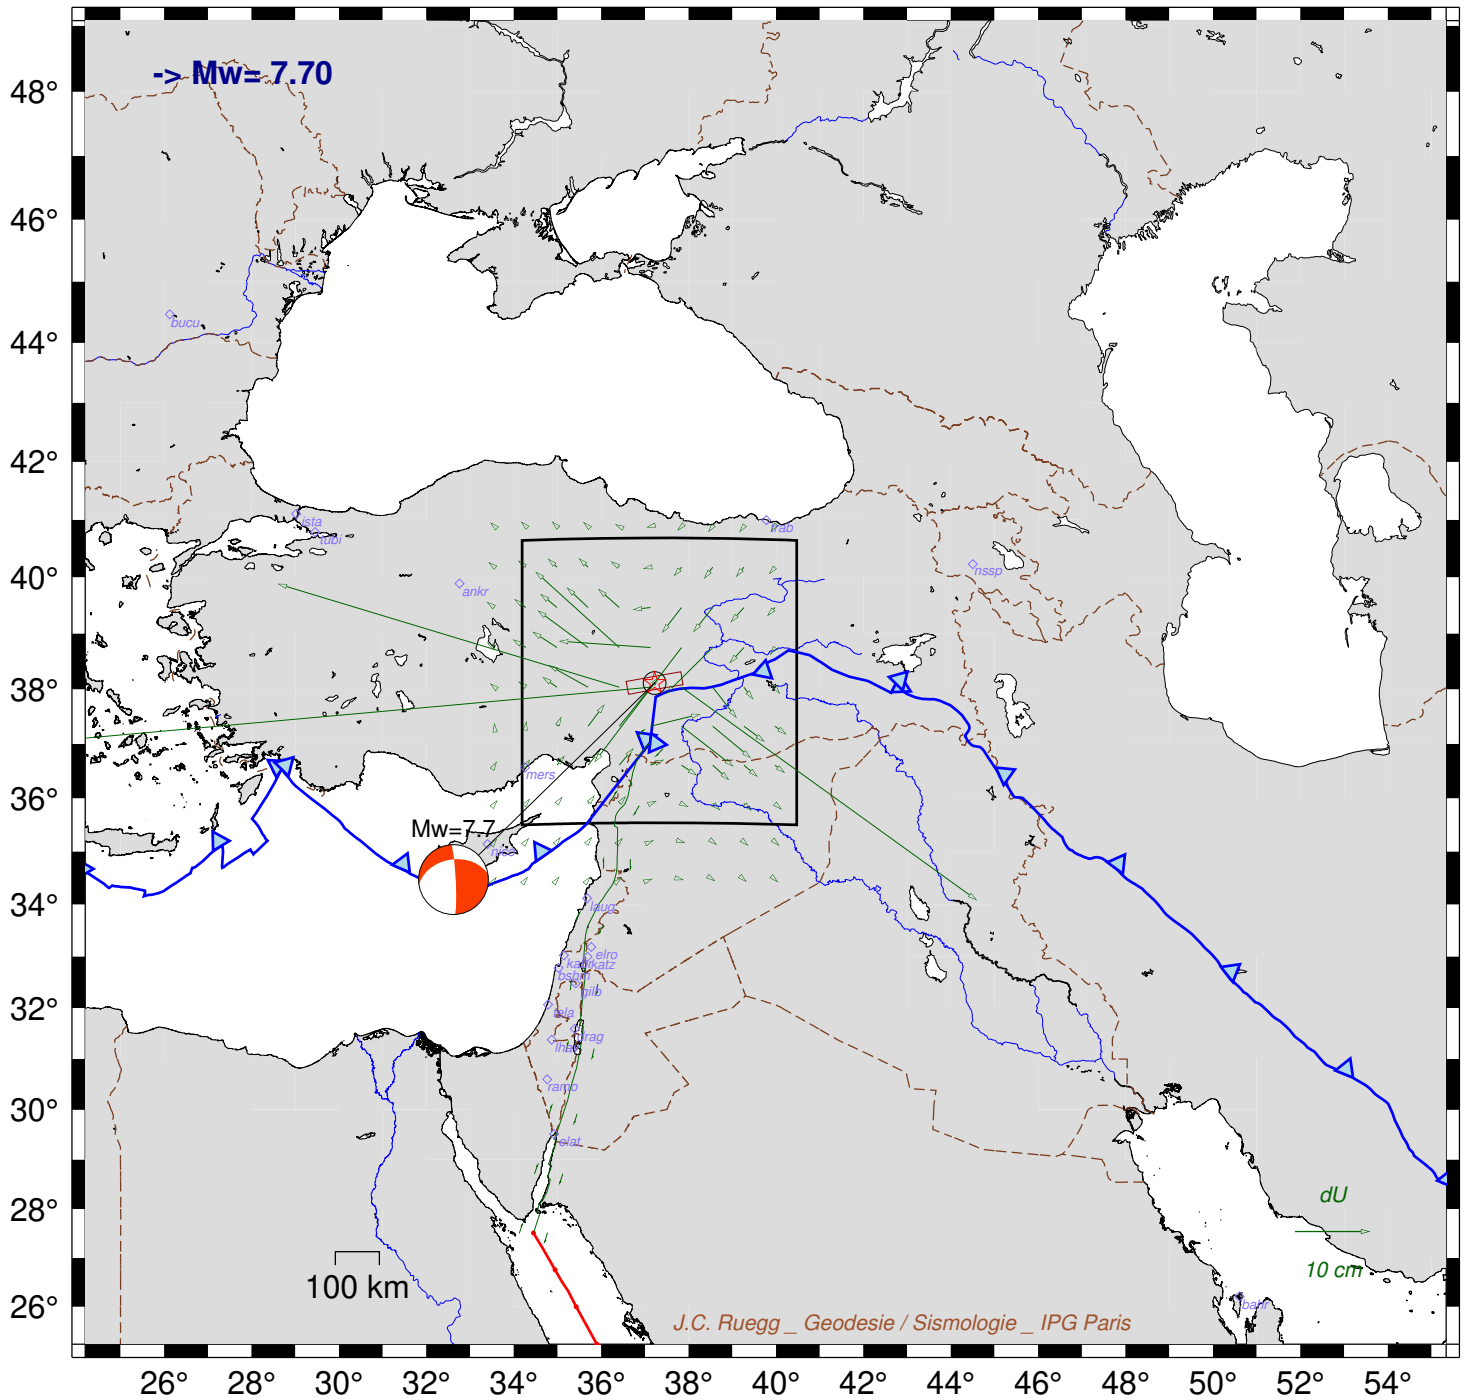

Mw=7.7 - TURKEY

230206_102459_trk3A.usg

Situation sismotectonique:

Long. Lat. Depth : 37.22 38.11 12.0

Azi. Dip Rake : 261 42 -8

[gmt_T6_20x]