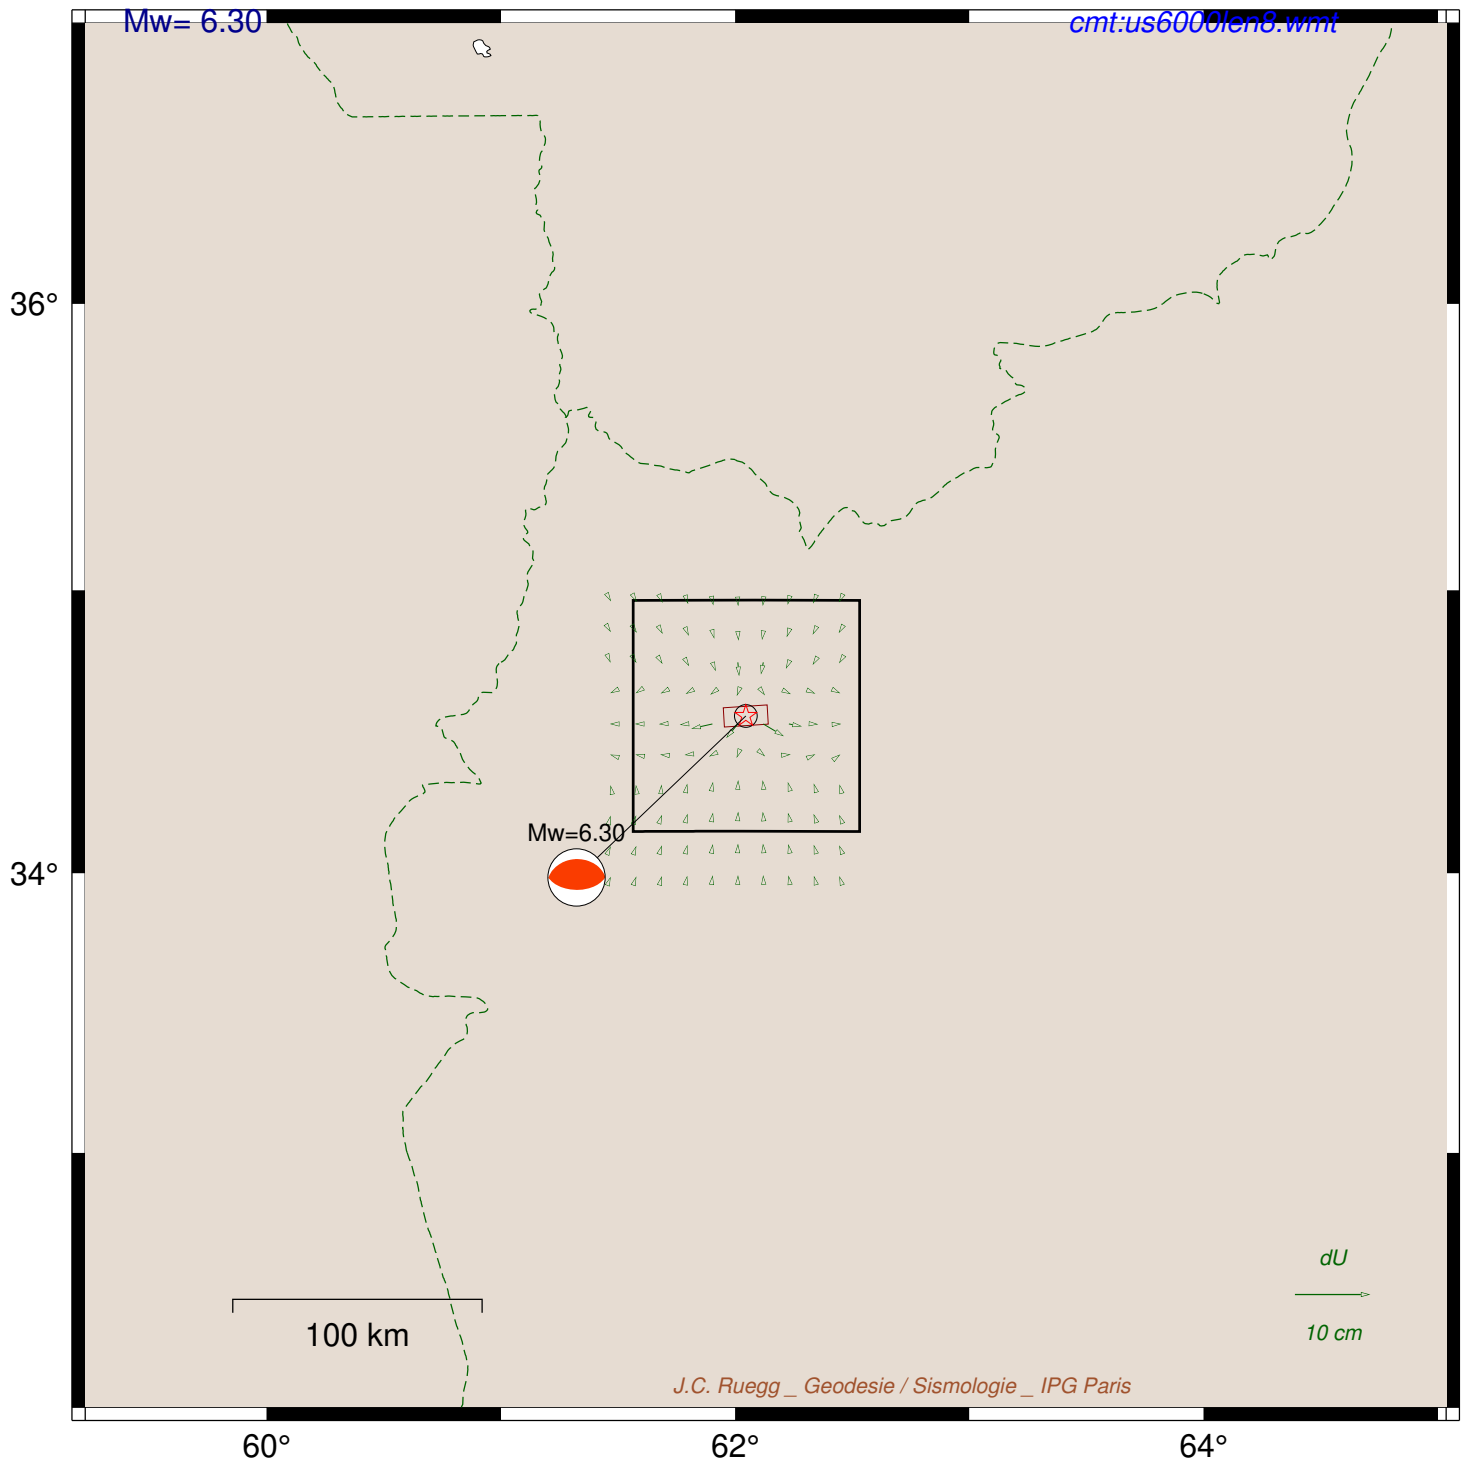

Situation sismotectonique:

Mw=6.30 - western_Afghanistan

231011_004156_len8A.usg

Long. Lat. Depth : 62.045 34.557 11.5
Azi. Dip Rake : 267 36 87

[gmt_T6_20x]