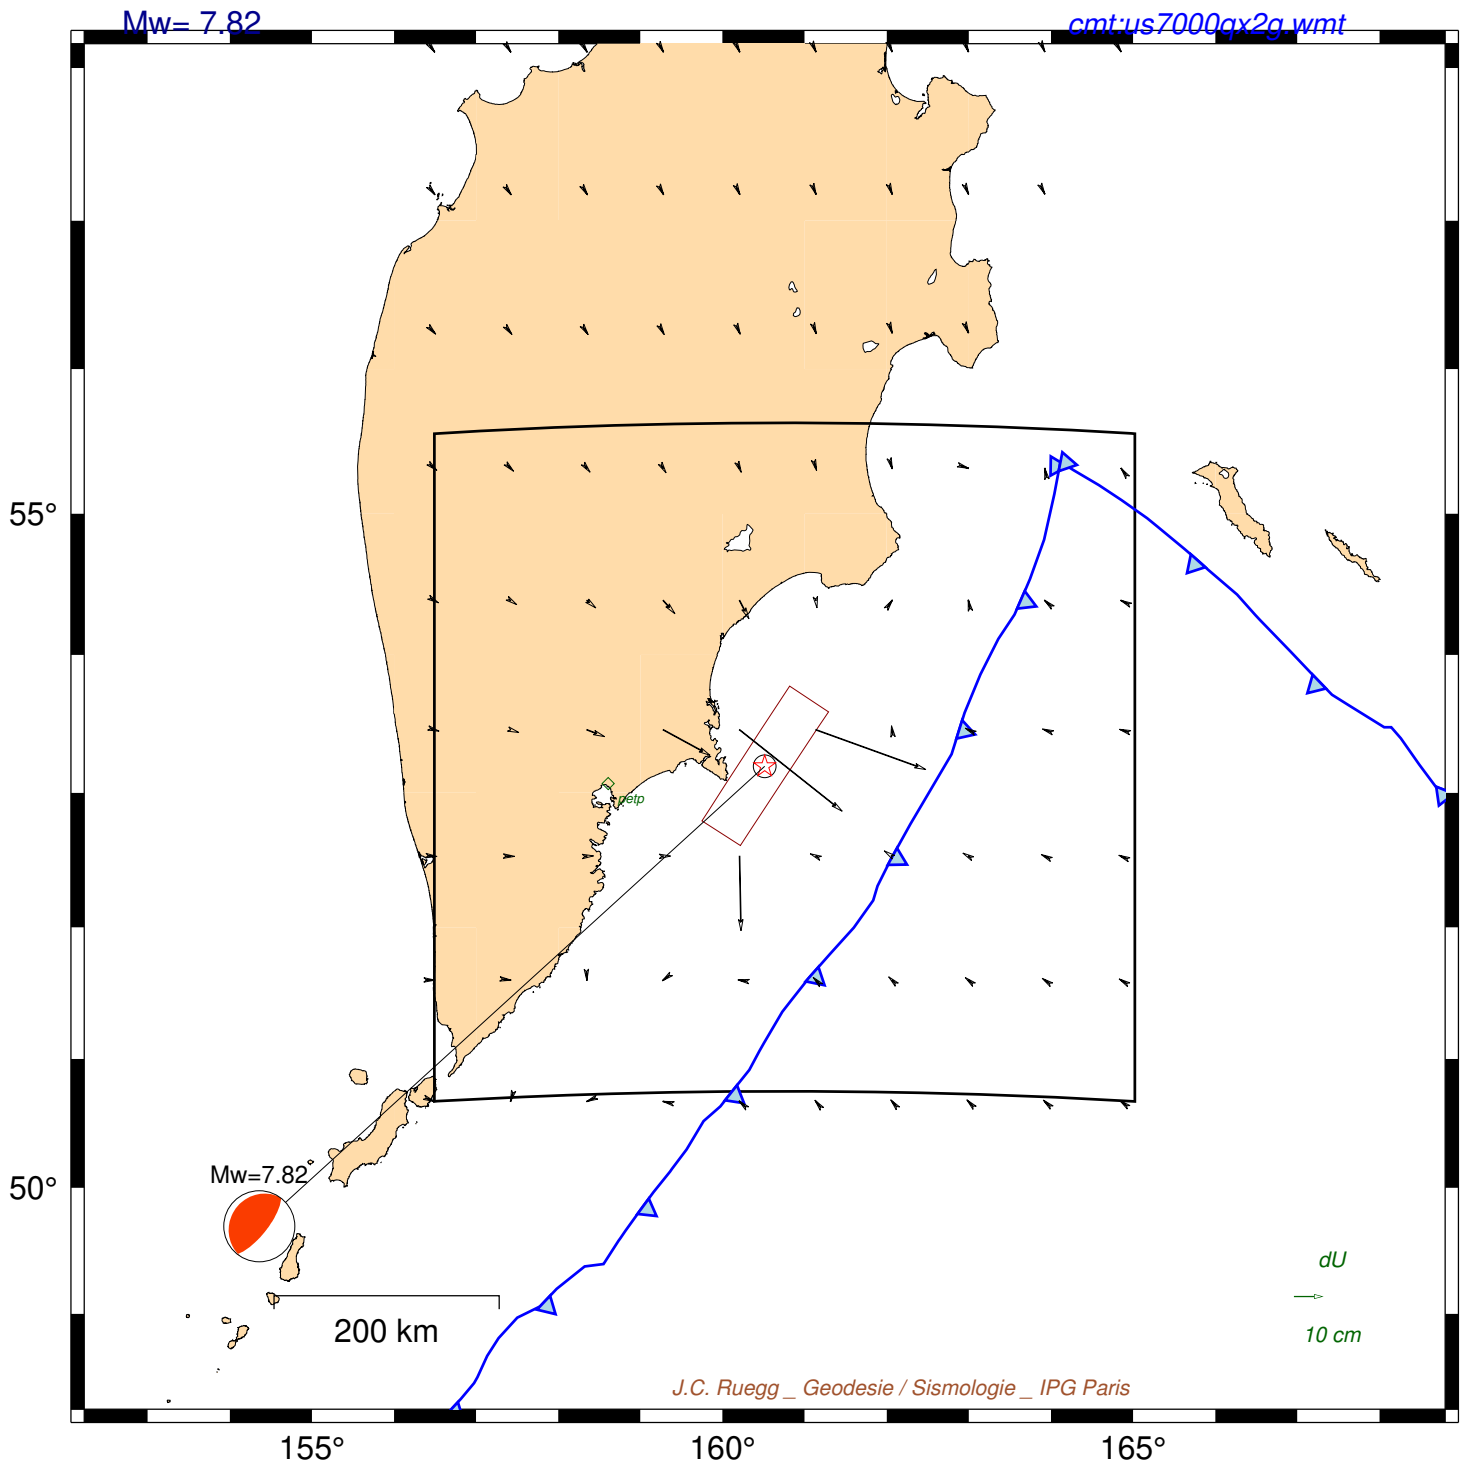

Situation sismotectonique:

Mw=7.82 - 127 km E of Petropavlovsk-Kamchatsky, Russia

250918_185813_qx2gA.usg

Long. Lat. Depth : 160.513 53.193 19.5
Azi. Dip Rake : 212 18 84

[gmt_T6_hlx]